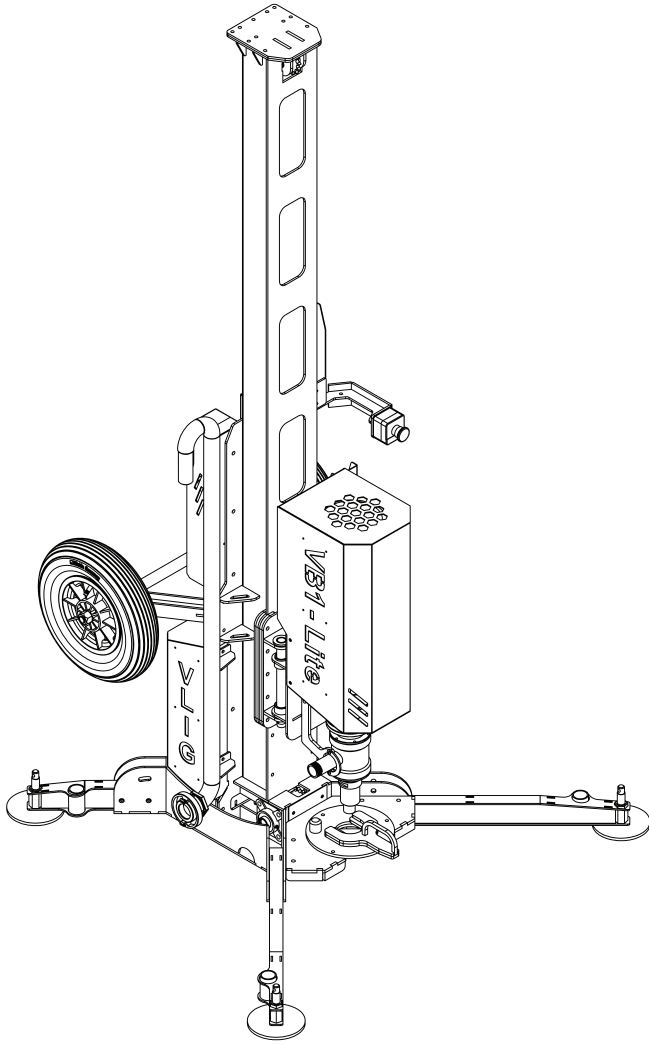

# VB1 - LITE

**VB1 Lite is portable electric drilling rig designed for personal, but also for professional use.**

Easy for transport and setting up for work.

Machine features remote cable controls, pipe locking mechanism, overheating protection, removable water swivel.

## AREA OF USAGE:

- ➔ Water wells
- ➔ Geothermal drilling
- ➔ Geotechnical drilling

SPECIFICATIONS	VB1 - LITE
Rotary head torque	350nm
Rotary head RPM	40
Max pull up	500kg
Max pull down	300kg
Water swivel head	Yes
Pipe feed	1.5m
Max drilling depth	30-35m
Max drilling diameter	200mm
Power supply	380V