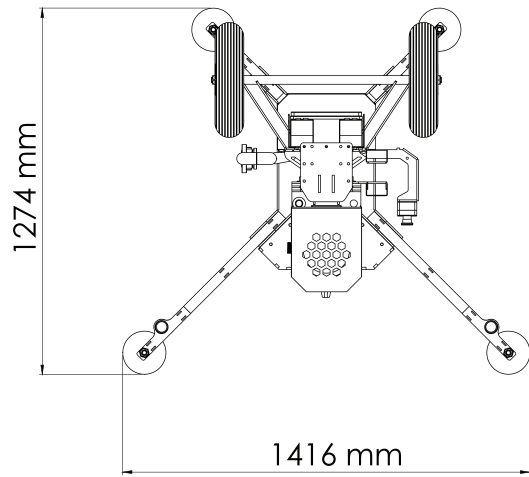

## AREA OF USAGE:

- ➔ Water wells
- ➔ Geothermal drilling
- ➔ Geotechnical drilling

SPECIFICATIONS	VB1 - LITE
Rotary head torque	350nm
Rotary head RPM	40
Max pull up	500kg
Max pull down	300kg
Water swivel head	Yes
Pipe feed	1.5m
Max drilling depth	30-35m
Max drilling diameter	200mm
Power supply	380V

TOP SIDE

FRONT SIDE

LEFT SIDE