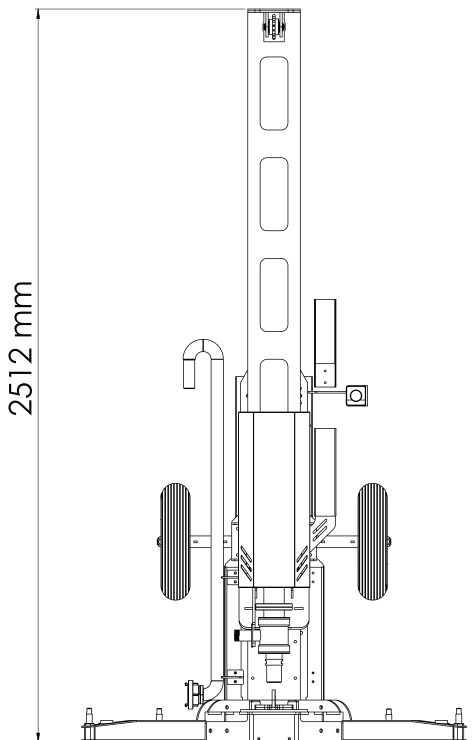

## AREA OF USAGE:

- ➔ Water wells
- ➔ Geothermal drilling
- ➔ Geotechnical drilling

SPECIFICATIONS	VB1 - LITE
Rotary head torque	350nm
Rotary head RPM	40
Max pull up	500kg
Max pull down	300kg
Water swivel head	Yes
Pipe feed	1.5m
Max drilling depth	30-35m
Max drilling diameter	200mm
Power supply	380V

TOP SIDE

FRONT SIDE

LEFT SIDE